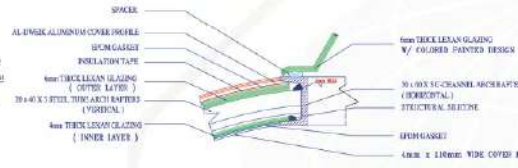

Design and Details Shop Drawings

Al Afaq School مدارس الأفاق الأهلية - الرياض

Design and Details Shop Drawings

PLAN-12  
Scale: 1/50

SEC. DET. "SI"  
Scale: 1/5

SECTIONAL ELEV.  
Scale: 1/50

SEC. DET. "SI"  
Scale: 1/5