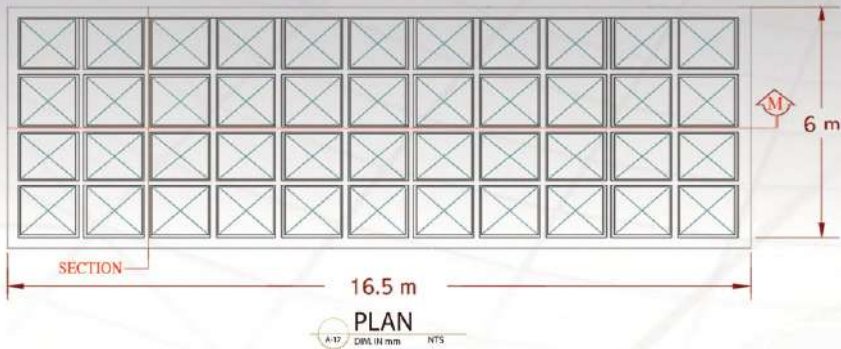

Al Qassim University

جامعة طيبة - المدينة المنورة

Design and Details Shop Drawings

SEC. DET. "Q"

A-12 DIM. IN mm NTS

SEC. DET. "T1"

A-12 DIM. IN mm NTS

SECTION

A-12 DIM. IN mm NTS

SEC. DET. "T2"

A-12 DIM. IN mm NTS

SEC. DET. "M"

A-12 DIM. IN mm NTS

جامعة حائل

Design and Details Shop Drawings

1 TYPICAL PLAN OF WALKABLE  
SCALE: 1:100